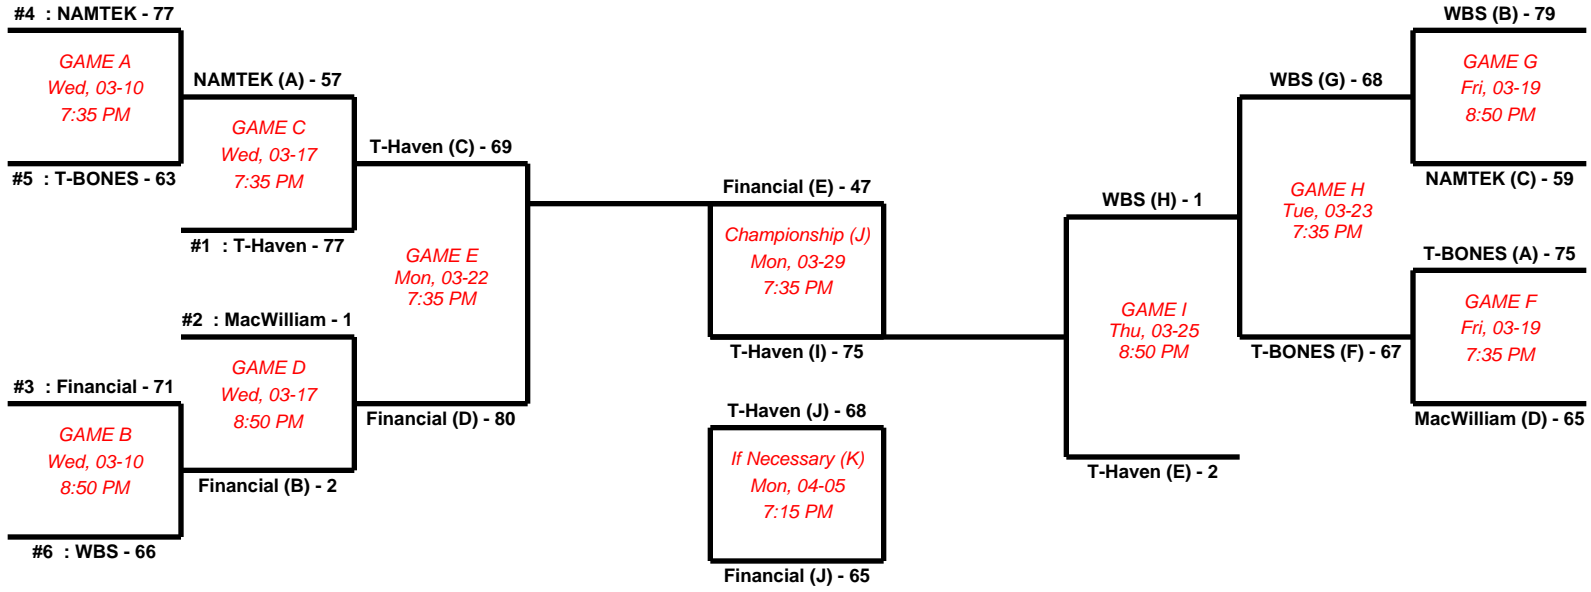

Bedford Men's Basketball League 2009-2010 Double Elimination Playoffs!

Competitive Division

Recreational Division